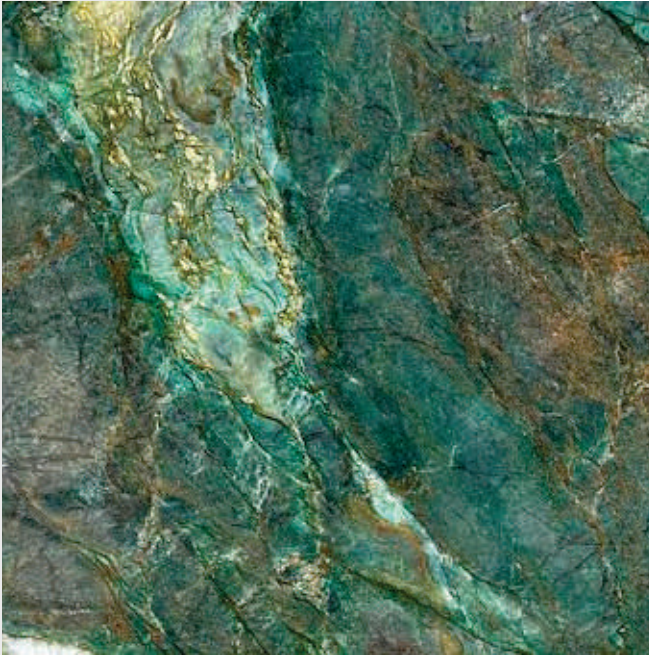

→ GREEN

Sombori Island