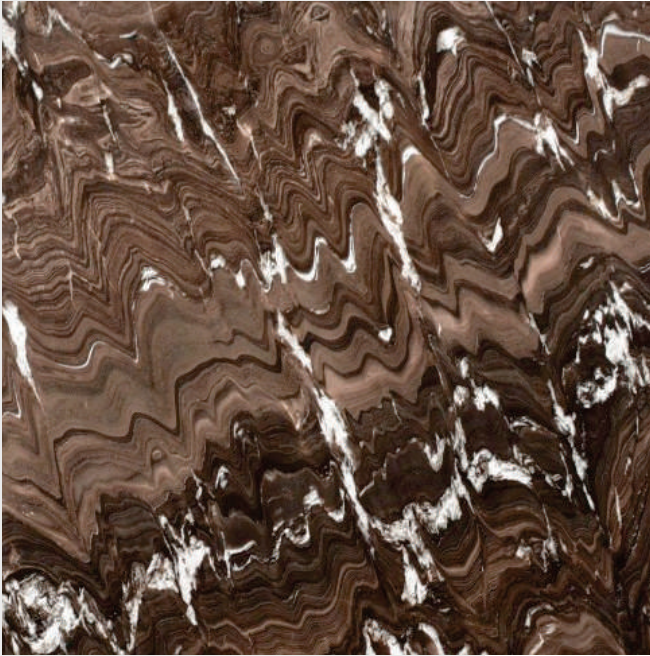

[Click here and get to know our company](#)

POTENCIAL
PEDRAS DO BRASIL

Quarry

LINE

POTENCIAL
PEDRAS DO BRASIL

→ QUARTZITE BROWN
Bali

→ GRANITE BROWN

Ayres

→ GRANITE BLACK
Vegas

→ MARBLE WHITE

Ayra

Dolomite and Quartzite

LINE

POTENCIAL
PEDRAS DO BRASIL

→ BEIGE

Frost

→ SUPER
White

→ WHITE

Bianco Superiore

→ WHITE
Cristallus

→ WHITE
Dakar

→ WHITE
Paraná

→ WHITE
**Taj
Mahal**

→ WHITE
Soho

→ RED
Brazilian

→ WHITE
Arabesco

→ WHITE
Cotton

→ WHITE
Dallas

→ WHITE

**Extreme
White**

→ WHITE
Fortaleza

→ WHITE
Itaúnas